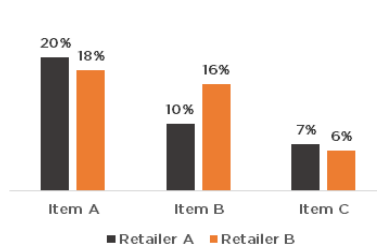

Brand Sales Distribution by Retailer

Paper Towels

IDENTIFY

Assortment Opportunities

How does my brand perform by item within each retailer?

Analyze the performance of tens of millions of products across leading mass-merchant and specialty online retail domains

Brand Sales Distribution by Item

Rival A

Metrics Tracked: Dollar Sales; Average Product Price; Units Sold; Product Rank; Period over Period Growth

HIGHLIGHTS

4⁺

YEARS OF DATA

MONTHLY

DATA UPDATES