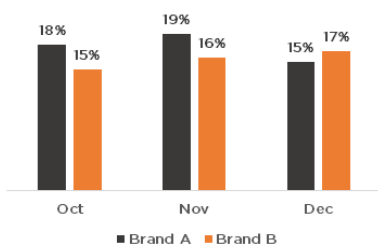

Market Benchmark

Discover the drivers behind your market position in today's competitive landscape by assessing online shopping behavior at the merchant, category, brand, and item level

DETERMINE

Market Position

How does my market share trend over time and where is my brand under-performing?

Determine your market position across thousands of consumer goods and retailer categories

Retailer.com Sales Share

Dry Dog Food

ASSESS

Competitive Growth

How does my brand rank within the category and what is my market share?

Identify industry disruptors by tracking the growth of millions of brands, from household names to private label goods

Brand Sales Distribution by Item

Rival A

Metrics Tracked: Dollar Sales; Average Product Price; Units Sold; Product Rank; Period over Period Growth

HIGHLIGHTS

4⁺

YEARS OF DATA

MONTHLY

DATA UPDATES